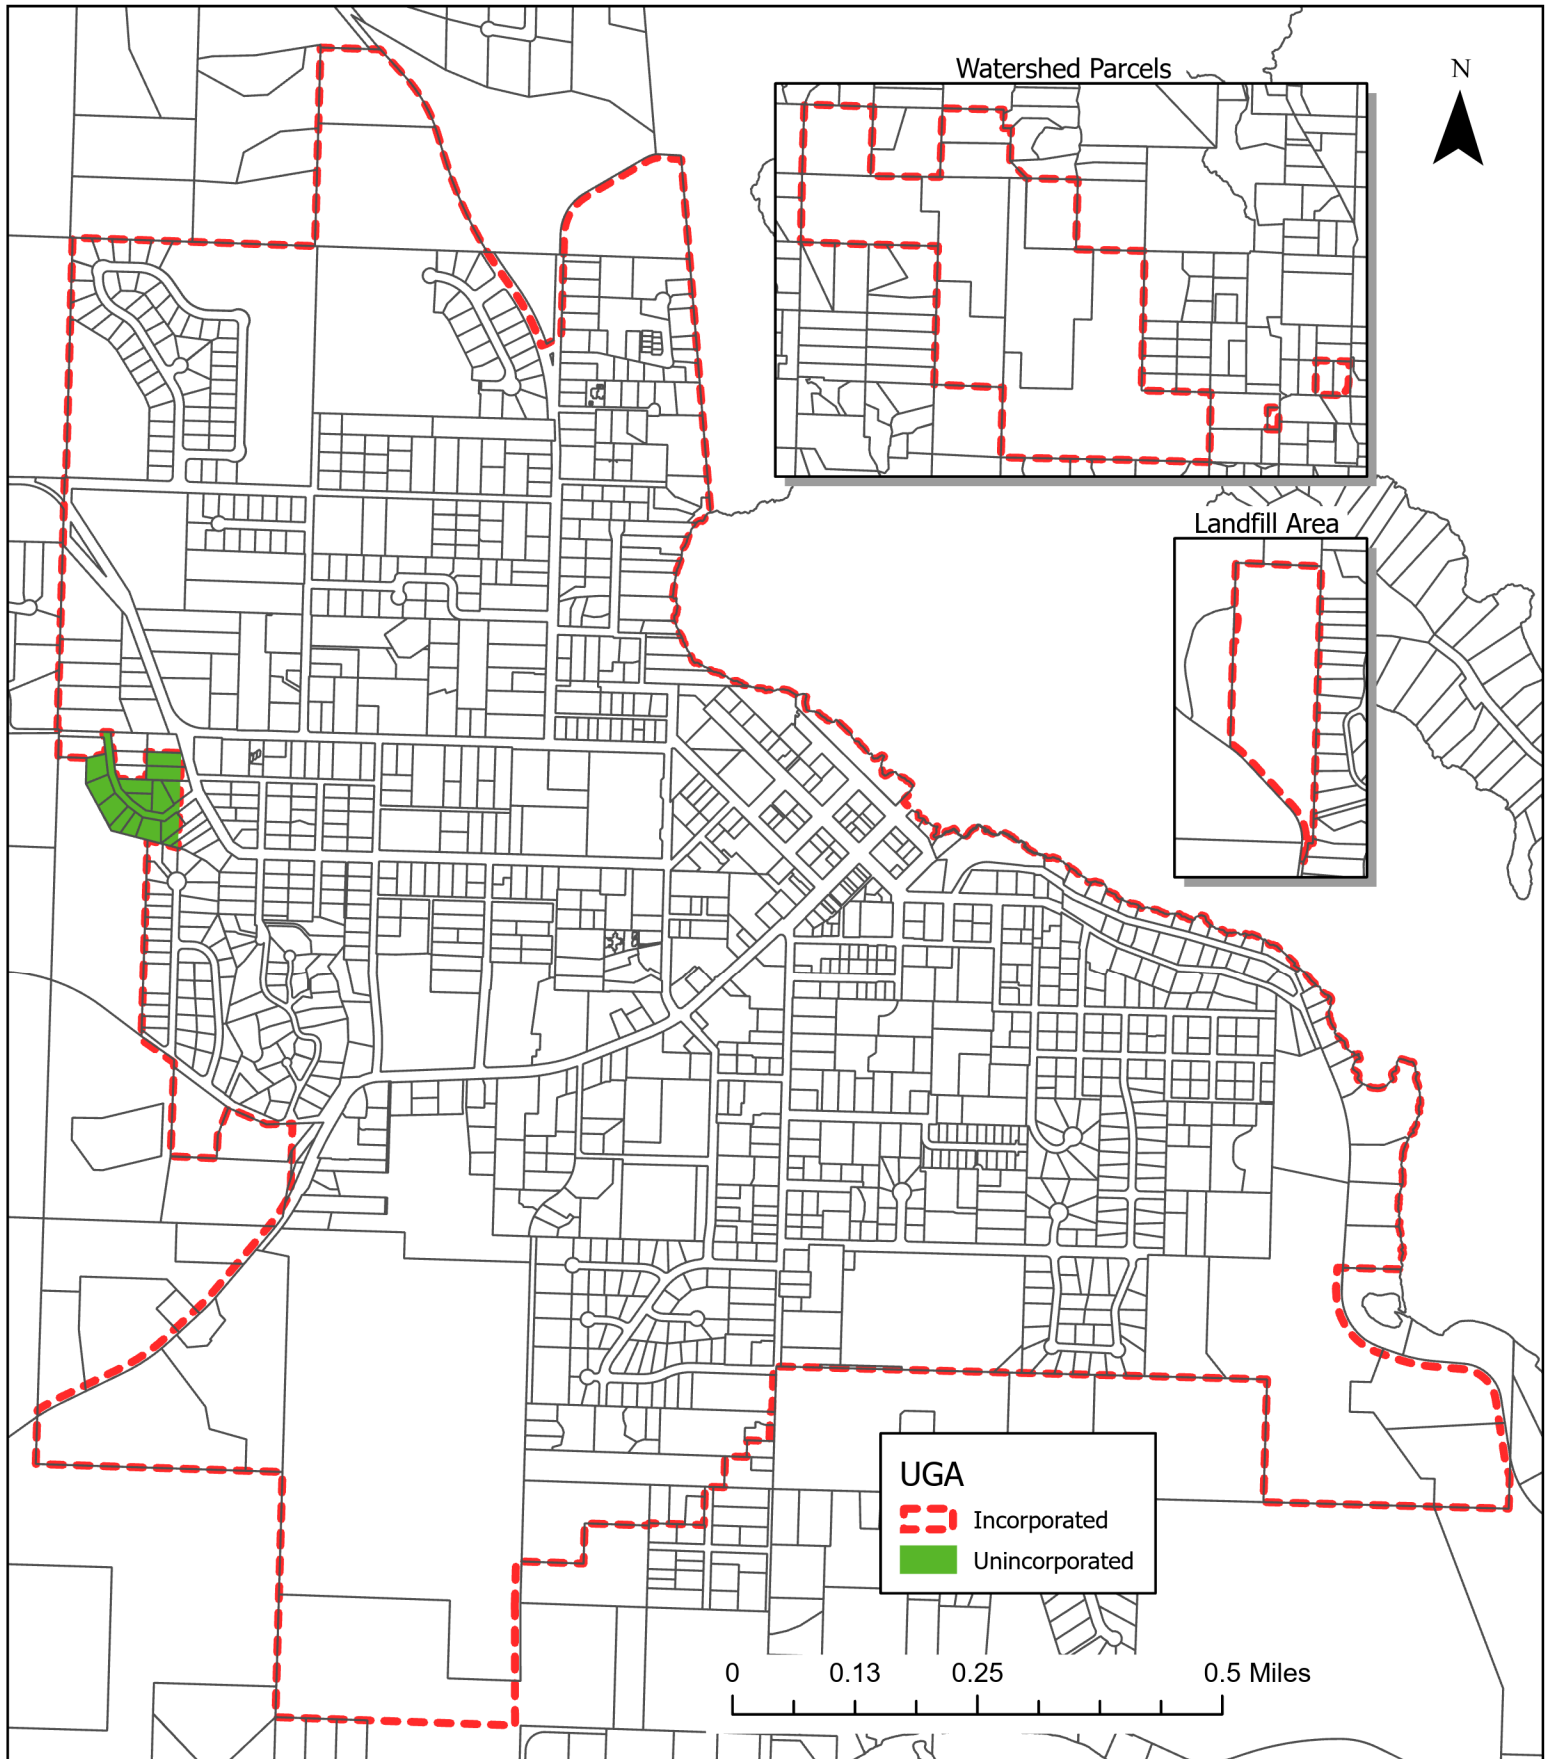

# Town of Friday Harbor - Comprehensive Plan

## Figure 3-1: Urban Growth Area

Please contact the Town of Friday Harbor Community Development & Planning Department to verify information about a specific parcel; this map is intended for reference only and is not guaranteed to survey accuracy. Source: Town of Friday Harbor GIS (2020) and San Juan County GIS (2019). Author: C. Holman  
**Adopted: 01/16/2020 by Ord. No. 1685, Effective: 02/01/2020**